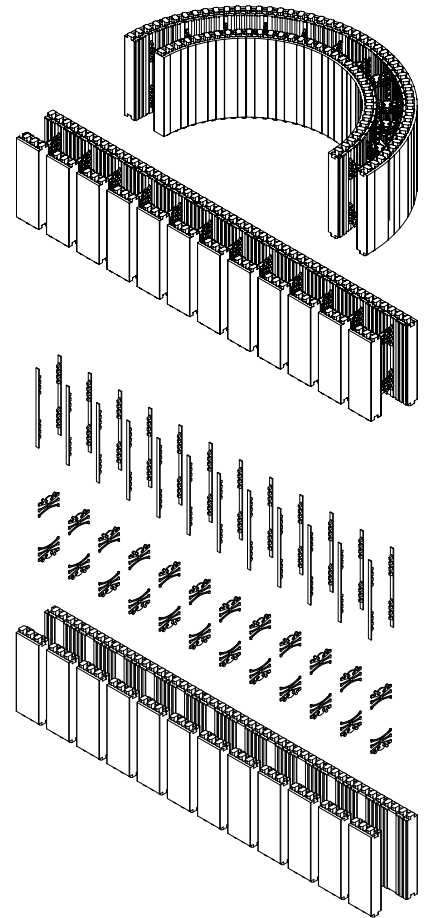

Radius Form Unit

CORE WIDTH	4" (100mm)	6" (150mm)	8" (200mm)	10" (250mm)	12" (300mm)
LENGTH	96" (2438mm)	96" (2438mm)	96" (2438mm)	96" (2438mm)	96" (2438mm)
WIDTH A	9 1/4" (235mm)	11 1/4" (286mm)	13 1/4" (337mm)	15 1/4" (387mm)	17 1/4" (438mm)
HEIGHT	18" (457mm)	18" (457mm)	18" (457mm)	18" (457mm)	18" (457mm)
RADIUS	Manufactured to Specifications.				
QTY./BUNDLE	Varies with radius size. Contact your local distributor for details.				
CODE #	NUS-10RAD-04	NUS-10RAD-06	NUS-10RAD-08	NUS-10RAD-10	NUS-10RAD-12