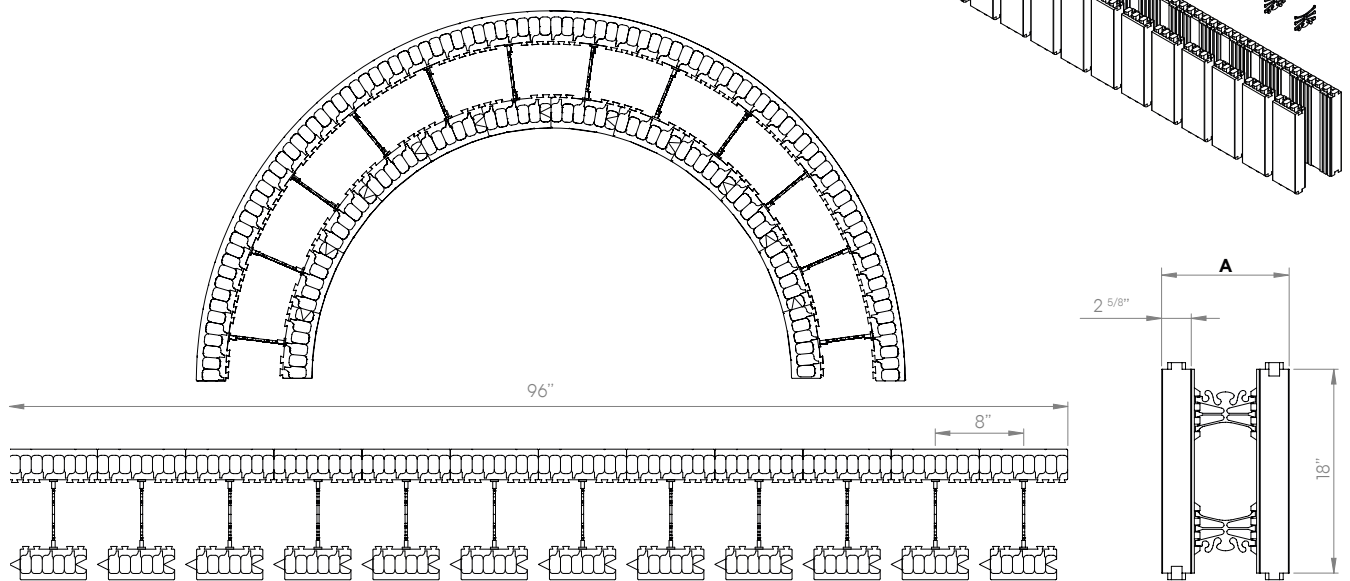

Radius Form Unit

CORE WIDTH	4" (100mm)	6" (150mm)	8" (200mm)	10" (250mm)	12" (300mm)
LENGTH	96" (2438mm)	96" (2438mm)	96" (2438mm)	96" (2438mm)	96" (2438mm)
WIDTH A	9 1/4" (235mm)	11 1/4" (286mm)	13 1/4" (337mm)	15 1/4" (387mm)	17 1/4" (438mm)
HEIGHT	18" (457mm)	18" (457mm)	18" (457mm)	18" (457mm)	18" (457mm)
RADIUS	Manufactured to Specifications.				
QTY./BUNDLE	Varies with radius size. Contact your local distributor for details.				
CODE #	NUS-10RAD-04	NUS-10RAD-06	NUS-10RAD-08	NUS-10RAD-10	NUS-10RAD-12