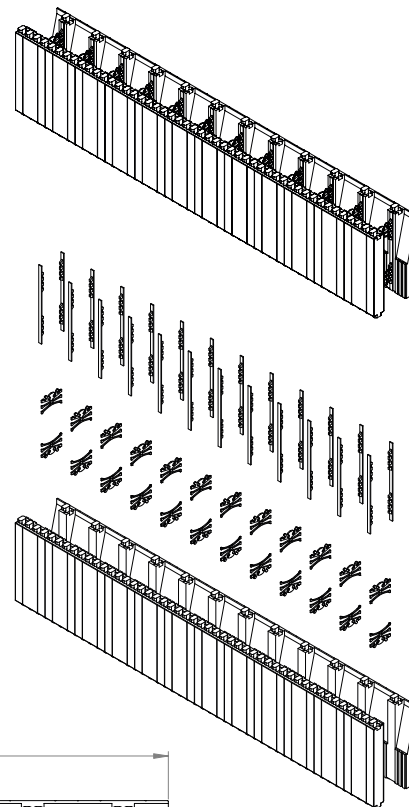

# Blocos Taper Top

LARG. DO NÚCLEO	100mm	150mm	200mm	250mm	300mm
LARG. TOTAL A	235mm	286mm	337mm	387mm	438mm
COMPRIMENTO		2438mm	2438mm		
QUANT./CONJ.		3	3		
CÓDIGO #		NUS-10T96-06	NUS-10T96-08		