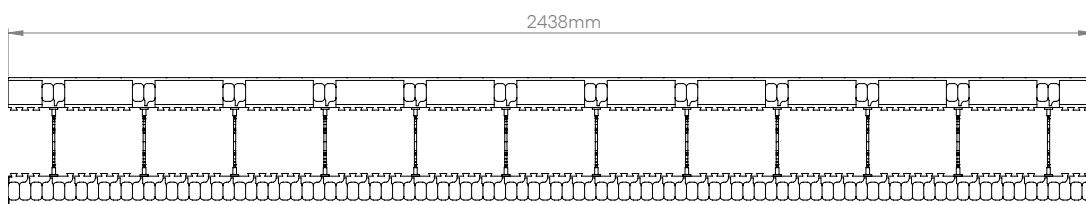

# Blocos Taper Top

LARG. DO NÚCLEO	100mm	150mm	200mm	250mm	300mm
LARG. TOTAL A	235mm	286mm	337mm	387mm	438mm
COMPRIMENTO		2438mm	2438mm		
QUANT./CONJ.		3	3		
CÓDIGO #		NUS-10T96-06	NUS-10T96-08		