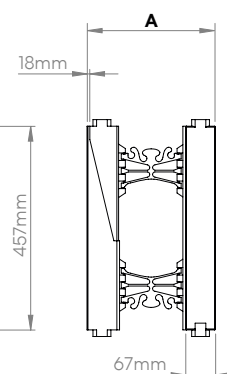

# Blocos Taper Top

LARG. DO NÚCLEO	100mm	150mm	200mm	250mm	300mm
LARG. TOTAL A	235mm	286mm	337mm	387mm	438mm
COMPRIMENTO		2438mm	2438mm		
QUANT./CONJ.		3	3		
CÓDIGO #		NUS-10T96-06	NUS-10T96-08		