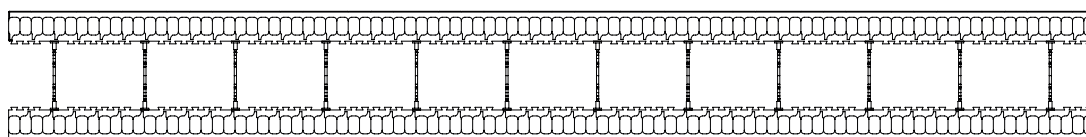

# Blocos Taper Top

LARG. DO NÚCLEO	100mm	150mm	200mm	250mm	300mm
LARG. TOTAL A	235mm	286mm	337mm	387mm	438mm
COMPRIMENTO		2438mm	2438mm		
QUANT./CONJ.		3	3		
CÓDIGO #		NUS-10T96-06	NUS-10T96-08		