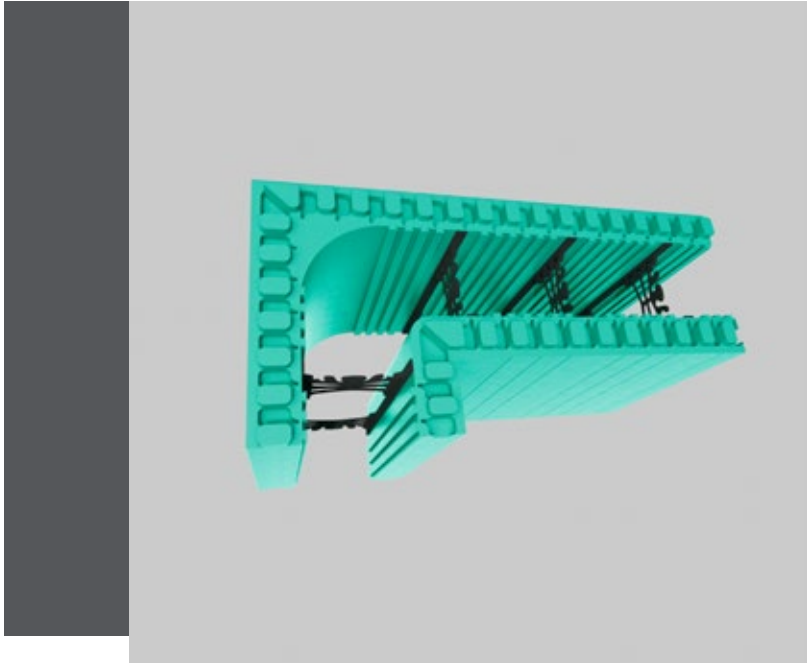

90° Form Unit

CORE WIDTH	4" (100mm)	6" (150mm)	8" (200mm)	10" (250mm)	12" (300mm)
LENGTH A	31 5/8" (803mm)	31 5/8" (803mm)	31 5/8" (803mm)	31 5/8" (803mm)	31 5/8" (803mm)
LENGTH B	15 5/8" (397mm)	15 5/8" (397mm)	17 5/8" (448mm)	19 5/8" (498mm)	21 5/8" (549mm)
WIDTH C	9 1/4" (235mm)	11 1/4" (286mm)	13 1/4" (337mm)	15 1/4" (387mm)	17 1/4" (438mm)
HEIGHT	18" (457mm)	18" (457mm)	18" (457mm)	18" (457mm)	18" (457mm)
QTY./BUNDLE	6	6	6	4	4
CODE #	NUS-10090-04	NUS-10090-06	NUS-10090-08	NUS-10090-10	NUS-10090-12