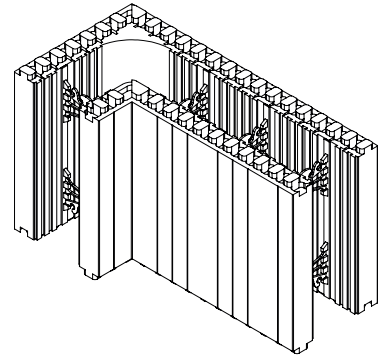

90° Form Unit

CORE WIDTH	4" (100mm)	6" (150mm)	8" (200mm)	10" (250mm)	12" (300mm)
LENGTH A	31 5/8" (803mm)	31 5/8" (803mm)	31 5/8" (803mm)	31 5/8" (803mm)	31 5/8" (803mm)
LENGTH B	15 5/8" (397mm)	15 5/8" (397mm)	17 5/8" (448mm)	19 5/8" (498mm)	21 5/8" (549mm)
WIDTH C	9 1/4" (235mm)	11 1/4" (286mm)	13 1/4" (337mm)	15 1/4" (387mm)	17 1/4" (438mm)
HEIGHT	18" (457mm)	18" (457mm)	18" (457mm)	18" (457mm)	18" (457mm)
QTY./BUNDLE	6	6	6	4	4
CODE #	NUS-10090-04	NUS-10090-06	NUS-10090-08	NUS-10090-10	NUS-10090-12