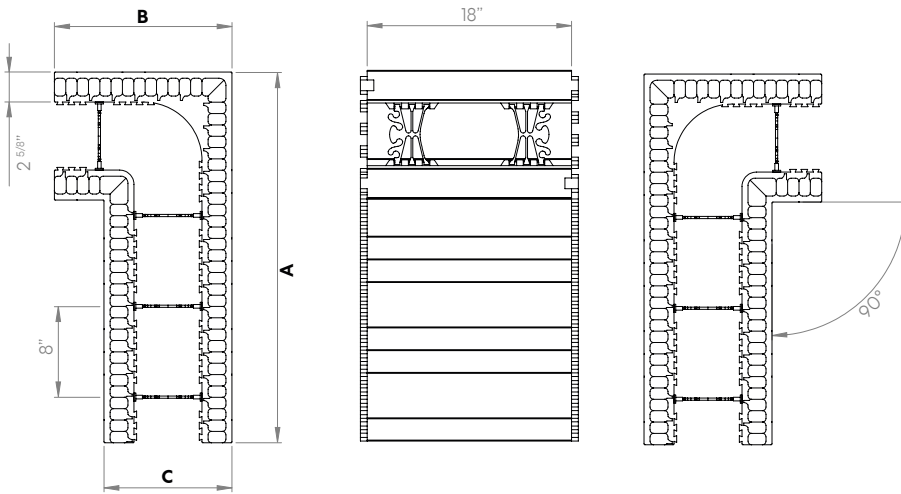

90° Form Unit

CORE WIDTH	4" (100mm)	6" (150mm)	8" (200mm)	10" (250mm)	12" (300mm)
LENGTH A	31 5/8" (803mm)	31 5/8" (803mm)	31 5/8" (803mm)	31 5/8" (803mm)	31 5/8" (803mm)
LENGTH B	15 5/8" (397mm)	15 5/8" (397mm)	17 5/8" (448mm)	19 5/8" (498mm)	21 5/8" (549mm)
WIDTH C	9 1/4" (235mm)	11 1/4" (286mm)	13 1/4" (337mm)	15 1/4" (387mm)	17 1/4" (438mm)
HEIGHT	18" (457mm)	18" (457mm)	18" (457mm)	18" (457mm)	18" (457mm)
QTY./BUNDLE	6	6	6	4	4
CODE #	NUS-10090-04	NUS-10090-06	NUS-10090-08	NUS-10090-10	NUS-10090-12