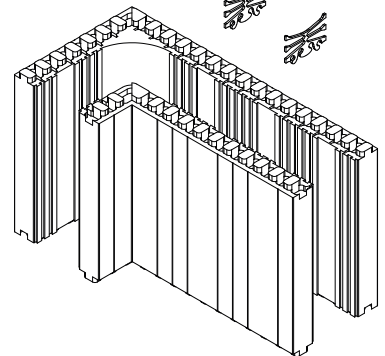

90° Form Unit

CORE WIDTH	4" (100mm)	6" (150mm)	8" (200mm)	10" (250mm)	12" (300mm)
LENGTH A	31 5/8" (803mm)	31 5/8" (803mm)	31 5/8" (803mm)	31 5/8" (803mm)	31 5/8" (803mm)
LENGTH B	15 5/8" (397mm)	15 5/8" (397mm)	17 5/8" (448mm)	19 5/8" (498mm)	21 5/8" (549mm)
WIDTH C	9 1/4" (235mm)	11 1/4" (286mm)	13 1/4" (337mm)	15 1/4" (387mm)	17 1/4" (438mm)
HEIGHT	18" (457mm)	18" (457mm)	18" (457mm)	18" (457mm)	18" (457mm)
QTY./BUNDLE	6	6	6	4	4
CODE #	NUS-10090-04	NUS-10090-06	NUS-10090-08	NUS-10090-10	NUS-10090-12